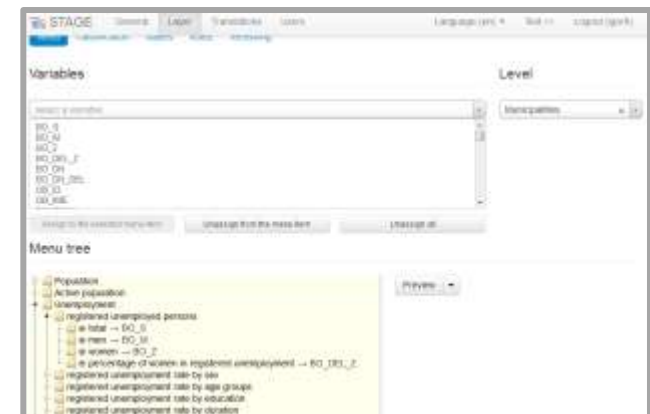

The screenshot shows the 'Translations' section of the STAGE interface. It displays a table with columns for 'ID', 'Category', 'Message', 'sl translation', and 'en translation'. The table contains 10 rows of data, including translations for 'Men', 'Population', 'Total', 'Men', 'Women', 'number of population by stage', 'number of population by age groups', 'from 0 to 14 let', 'from 15 to 64 years', '65 and over', and 'number of population by 5-year age groups'. The table is paginated, showing 'Displaying 1-10 of 357 results'.

ID	Category	Message	sl translation	en translation
2154	Menu	mes_530ae5743eb9	Prevalitve	Population
2160	Menu	mes_530ae5744026	Število prebivalcev	number of population
2168	Menu	mes_530ae5744049	Skupaj	Total
2157	Menu	mes_530ae574419a	Moški	Men
2158	Menu	mes_530ae5744253	Ženske	Women
2159	Menu	mes_530ae574429e	Število prebivalcev po velikih starostnih skupinah	number of population by stage
2165	Menu	mes_530ae5744302	od 0 do 14 let	from 0 to 14 years
2161	Menu	mes_530ae574401d	od 15 do 64 let	from 15 to 64 years
2162	Menu	mes_530ae5744043	65 let in več let	65 or more years
2163	Menu	mes_530ae574419f	Število prebivalcev (po letih) starostnih skupin	number of population by 5-year age groups