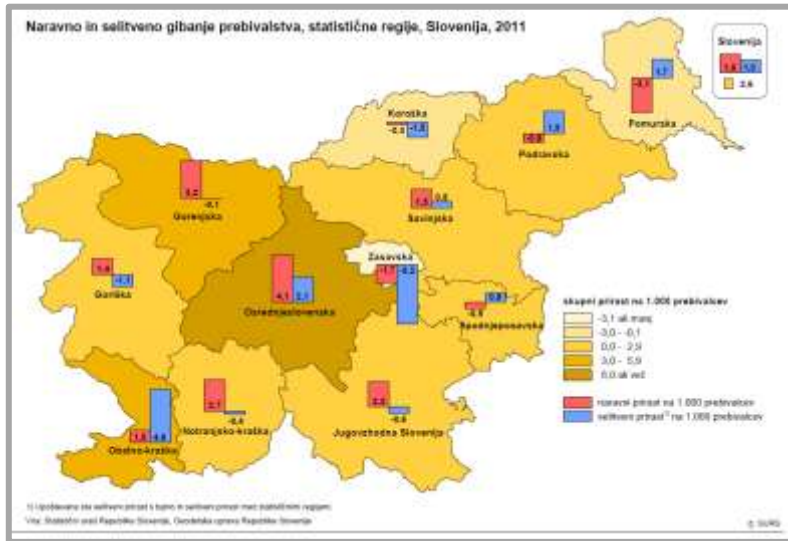

STAGE

statistics & geography

Integration of products and services

REPUBLIC OF SLOVENIA
STATISTICAL OFFICE OF THE REPUBLIC OF SLOVENIA

GEOSTATISTICS NATIONAL STATISTICS STATISTIKA

Geostatistics data base Geostatistical data base

Registration Contact

Spatial level
Select
Grid 100m x 100m
Grid 500m x 500m
Grid 1km x 1km
Grid 2,5km x 2,5km
Grid 5km x 5km
Grid 10km x 10km
Settlements
Municipalities (LAU2)
Statistical regions (NUTS3)
Cohesion regions (NUTS2)