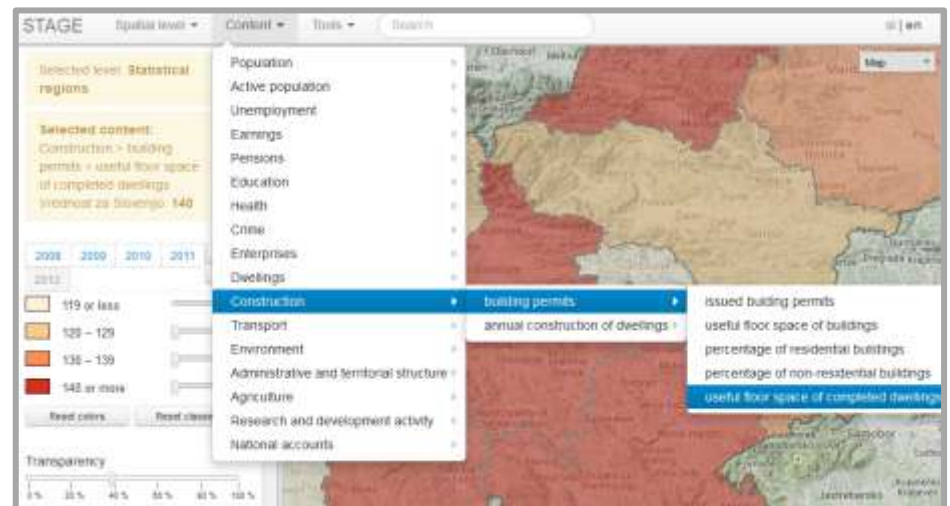

+

=

STAGE - content

- Statistics in space
 - 10 territorial levels
 - 20 statistical domains
 - 300 variables
 - authorised producers (National institute of public health, Employment service of Slovenia...)

- User interface (v0.9)
 - thematic maps
 - time, space, content
 - legend intervals & colours, transparency
 - content sharing (link, embeded HTML link)
 - downloads (map, geospatial data)
 - user defined areas/statistics (delineation)

• Administrative interface

- upload, update (*.shp, *.px)
- time, space, content
- menu tree, legend
- basic metadata
- graphics, text strings
- info windows (HTML)

The screenshot shows the 'Translations' section of the STAGE interface. It displays a table with columns for 'ID', 'Category', 'Message', 'sl translation', and 'en translation'. The table contains 10 rows of data, including translations for 'Men', 'Population', 'Total', 'Men', 'Women', 'number of population by stage', 'number of population by age groups', 'from 0 to 14 let', 'from 15 to 64 years', '65 and over', and 'number of population by 5-year age groups'. The table is paginated, showing 'Displaying 1-10 of 357 results'.